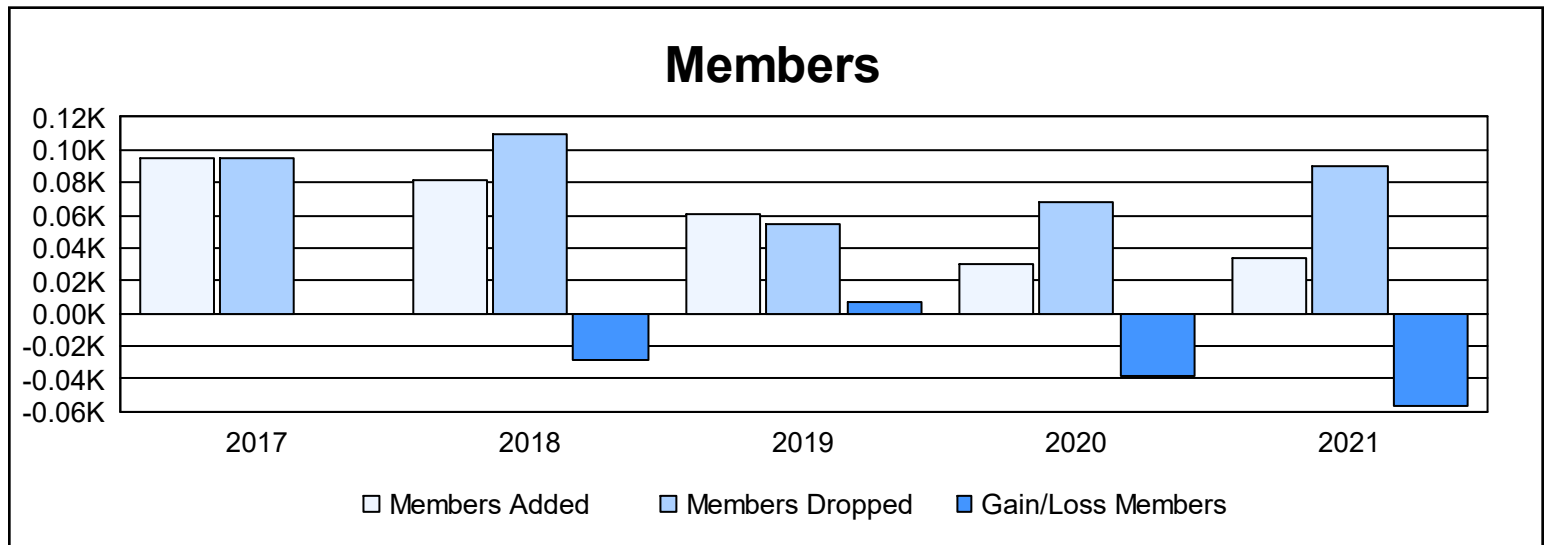

Year	New Clubs	Dropped Clubs	Gain/ Loss Clubs	New Members	Charter Members	Reinstate Members	Transfer Members	Total Member Added	Total Members Dropped	Gain/ Loss Members
2016-2017	1	2	-1	63	31	1	0	95	95	0
2017-2018	0	1	-1	72	4	5	0	81	109	-28
2018-2019	0	0	0	45	2	10	4	61	54	7
2019-2020	0	0	0	28	2	0	0	30	68	-38
2020-2021	0	1	-1	32	0	2	0	34	90	-56
<b>Average</b>	<b>0</b>	<b>1</b>	<b>-1</b>	<b>48</b>	<b>8</b>	<b>4</b>	<b>1</b>	<b>60</b>	<b>83</b>	<b>-23</b>

### Membership Composition June 2021 Cumulative