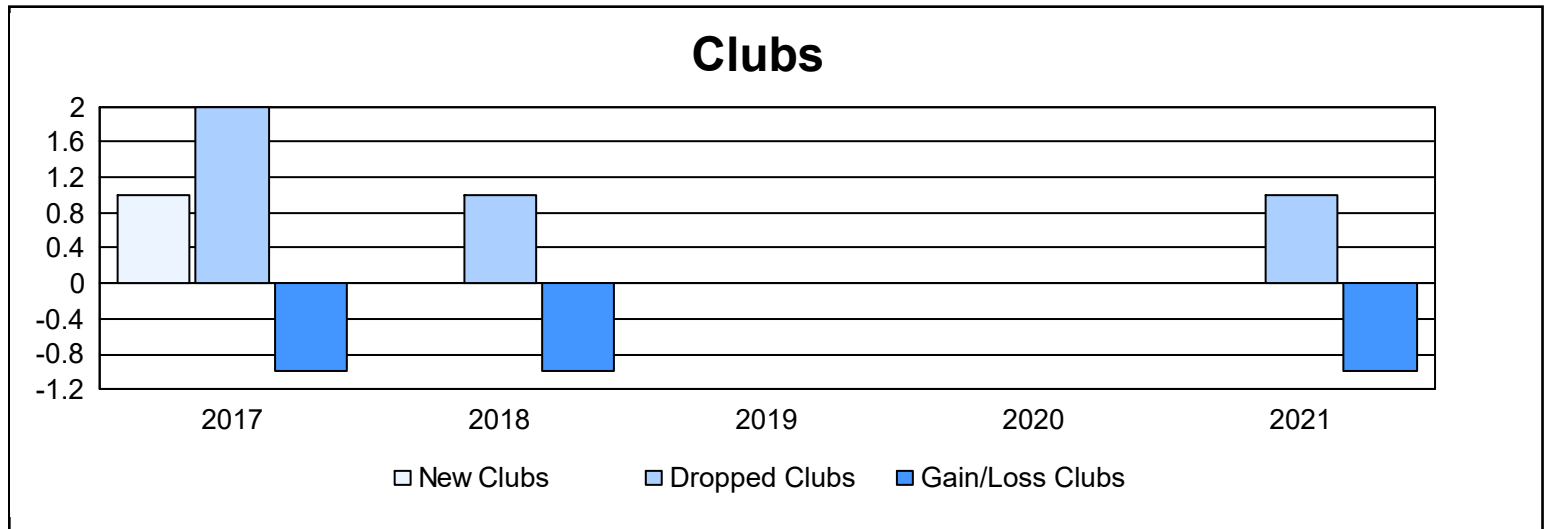

Year	New Clubs	Dropped Clubs	Gain/ Loss Clubs	New Members	Charter Members	Reinstate Members	Transfer Members	Total Member Added	Total Members Dropped	Gain/ Loss Members
2016-2017	1	2	-1	63	31	1	0	95	95	0
2017-2018	0	1	-1	72	4	5	0	81	109	-28
2018-2019	0	0	0	45	2	10	4	61	54	7
2019-2020	0	0	0	28	2	0	0	30	68	-38
2020-2021	0	1	-1	32	0	2	0	34	90	-56
<b>Average</b>	<b>0</b>	<b>1</b>	<b>-1</b>	<b>48</b>	<b>8</b>	<b>4</b>	<b>1</b>	<b>60</b>	<b>83</b>	<b>-23</b>

### Membership Composition June 2021 Cumulative